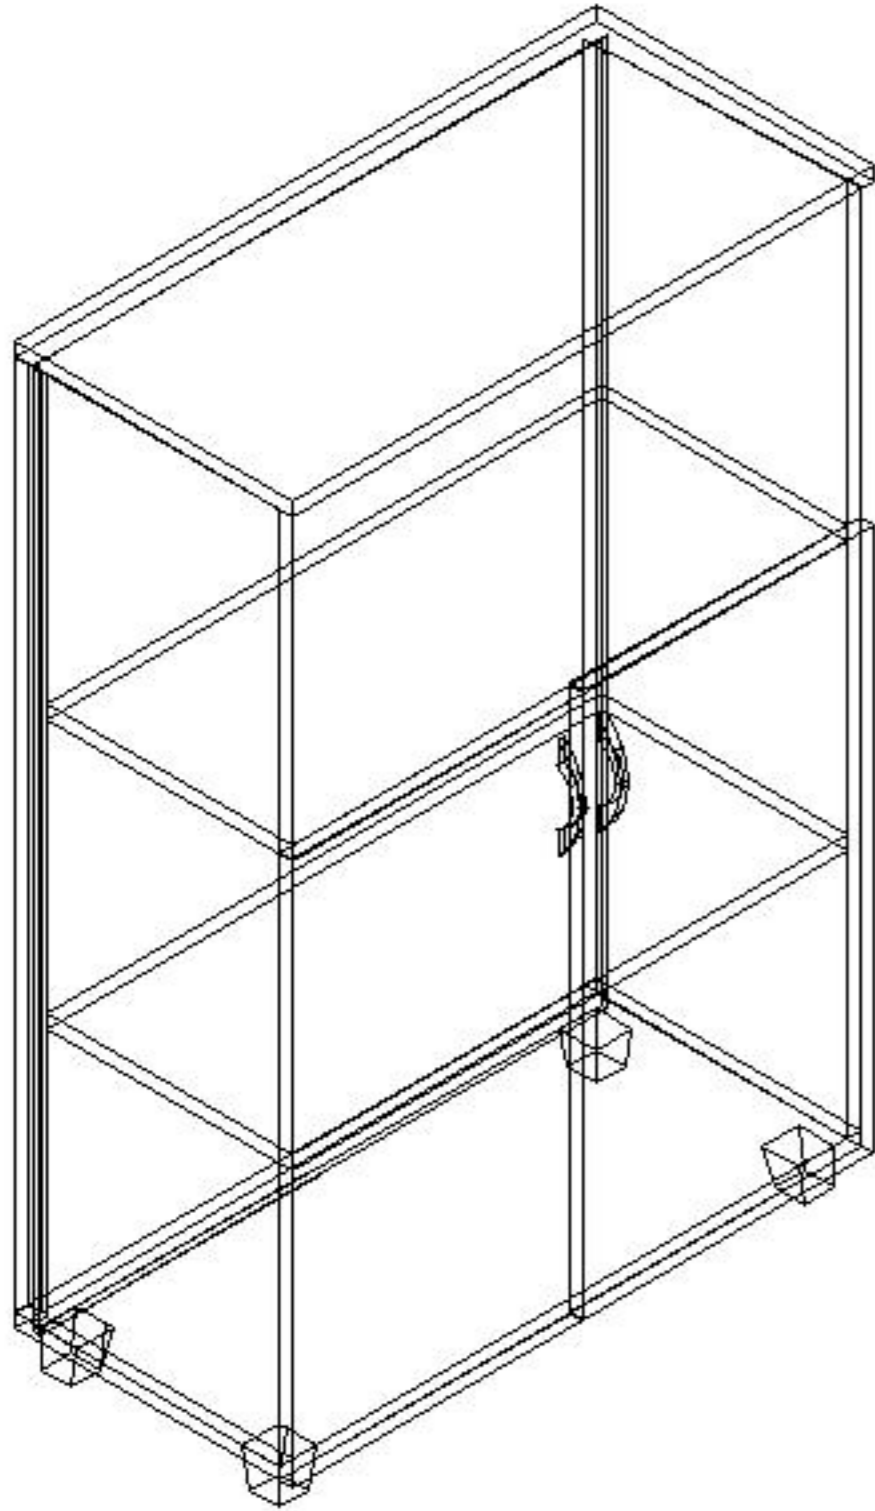

# MOUNTING DIAGRAM

## OVERALL PICTURE

## FOURTH PHASE

**konfull**  
office furniture

**PRODUCT CODE**

**DLP 800-121**

**Prepared by**

**DESCRIPTION**

**L:80 W:40 H:120**

**120 cm melamine cabine with half door**