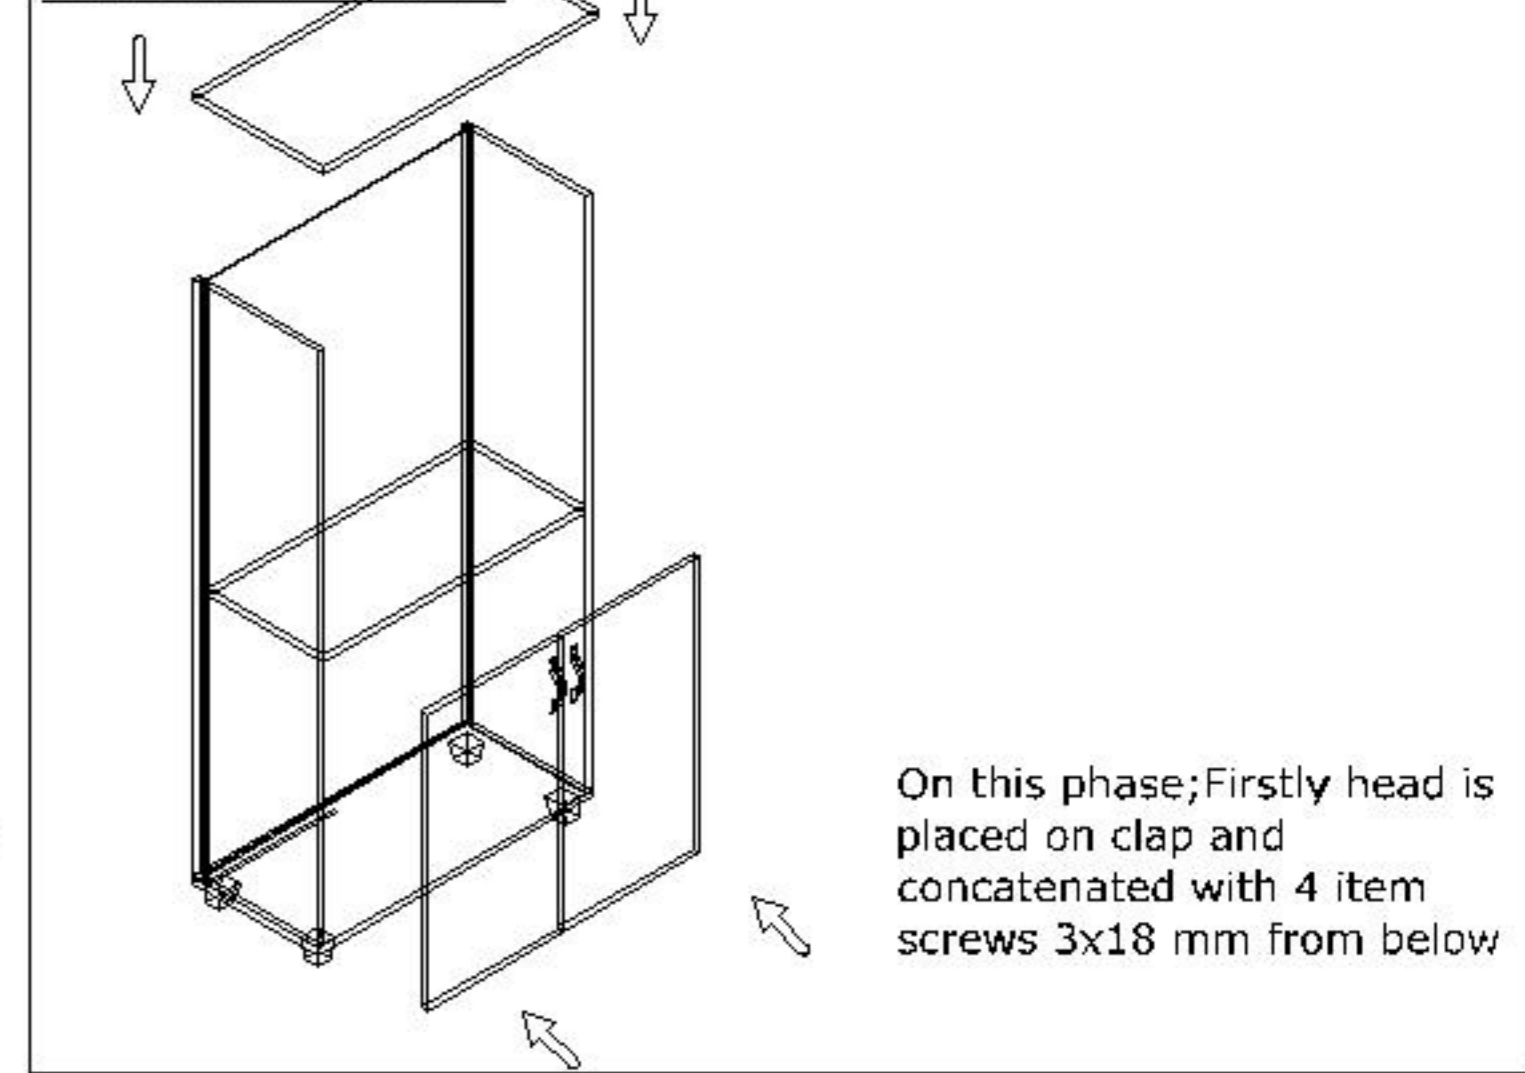

THIRD PHASE