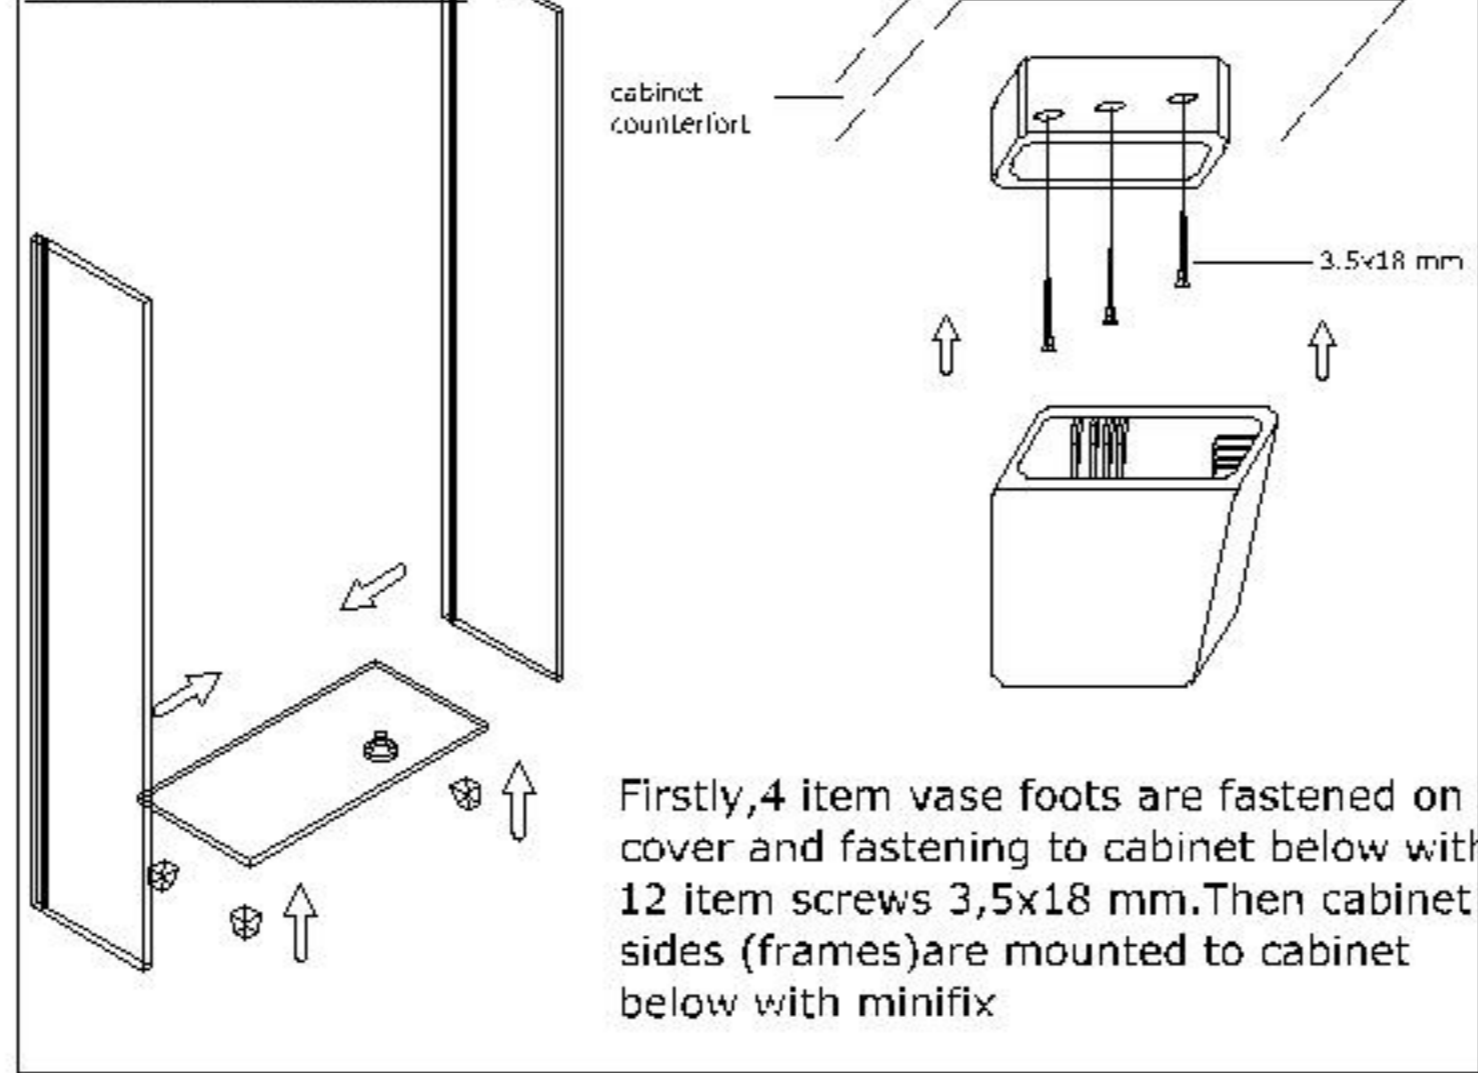

FIRST PHASE